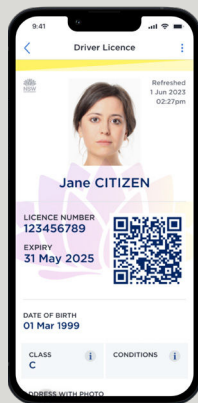

Approved forms of ID in Victoria

Australian driver licence

Victorian learner permit

Proof of age card

NSW digital driver licence

SA digital driver licence

Keypass digital ID

Keypass card