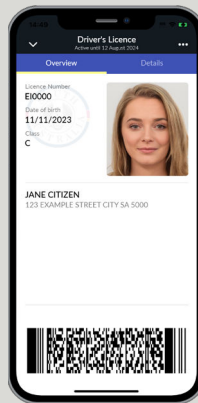

Approved forms of ID in Victoria

Australian driver licence

Victorian learner permit

Proof of age card

NSW digital driver licence

SA digital driver licence

Keypass digital ID

Keypass card